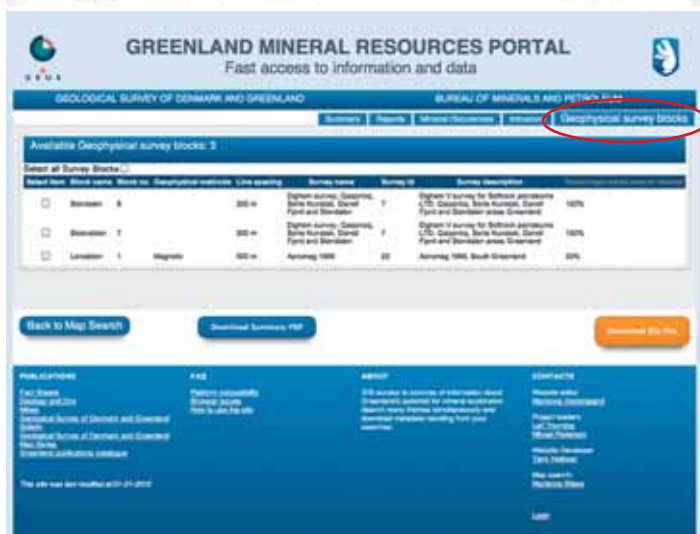

Bureau of Minerals and Petroleum
(BMP)
Government of Greenland
P.O. Box 930
DK-3900 Nuuk
Greenland

Tel: (+299) 34 68 00
Fax: (+299) 32 43 02
E-mail: bmp@nanoq.gl
Internet: www.bmp.gl

GEUS

Geological Survey of Denmark
and Greenland (GEUS)
Øster Voldgade 10
DK-1350 Copenhagen K
Denmark

Tel: (+45) 38 14 20 00
Fax: (+45) 38 14 20 50
E-mail: geus@geus.dk
Internet: www.geus.dk

Authors
Leif Thorning, GEUS

Editor
Lars Lund Sørensen, GEUS

Layout
Henrik Klinge Pedersen, GEUS

Printed
February 2012 © GEUS

Printers
GEUS

ISSN
1602-8171