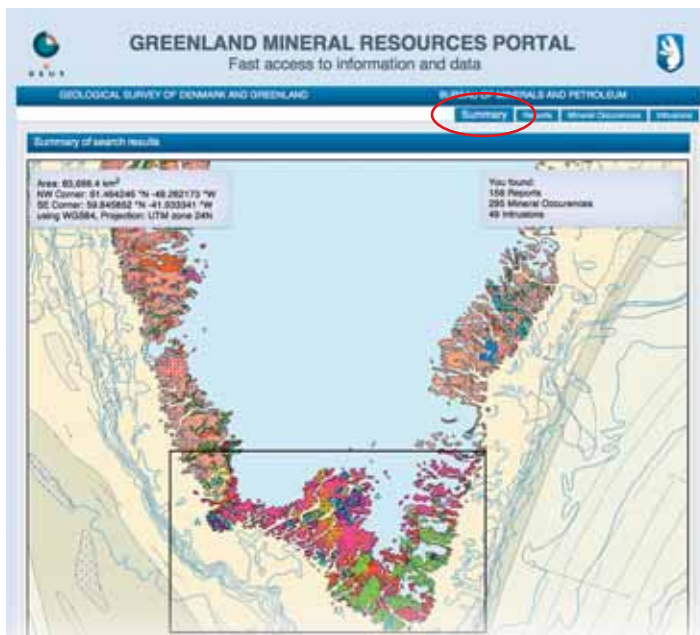

The results of your search can easily be studied on-screen. A summary is presented first and from banners on this, there is access to the themes you have indicated. There are live links to pdf-files on some of the lists, but it is also possible to select freely any number of items, which will then be zipped and shipped to you electronically, e.g. scanned pdf-files of company reports from GEUS' archives or descriptions of mineralized sites.